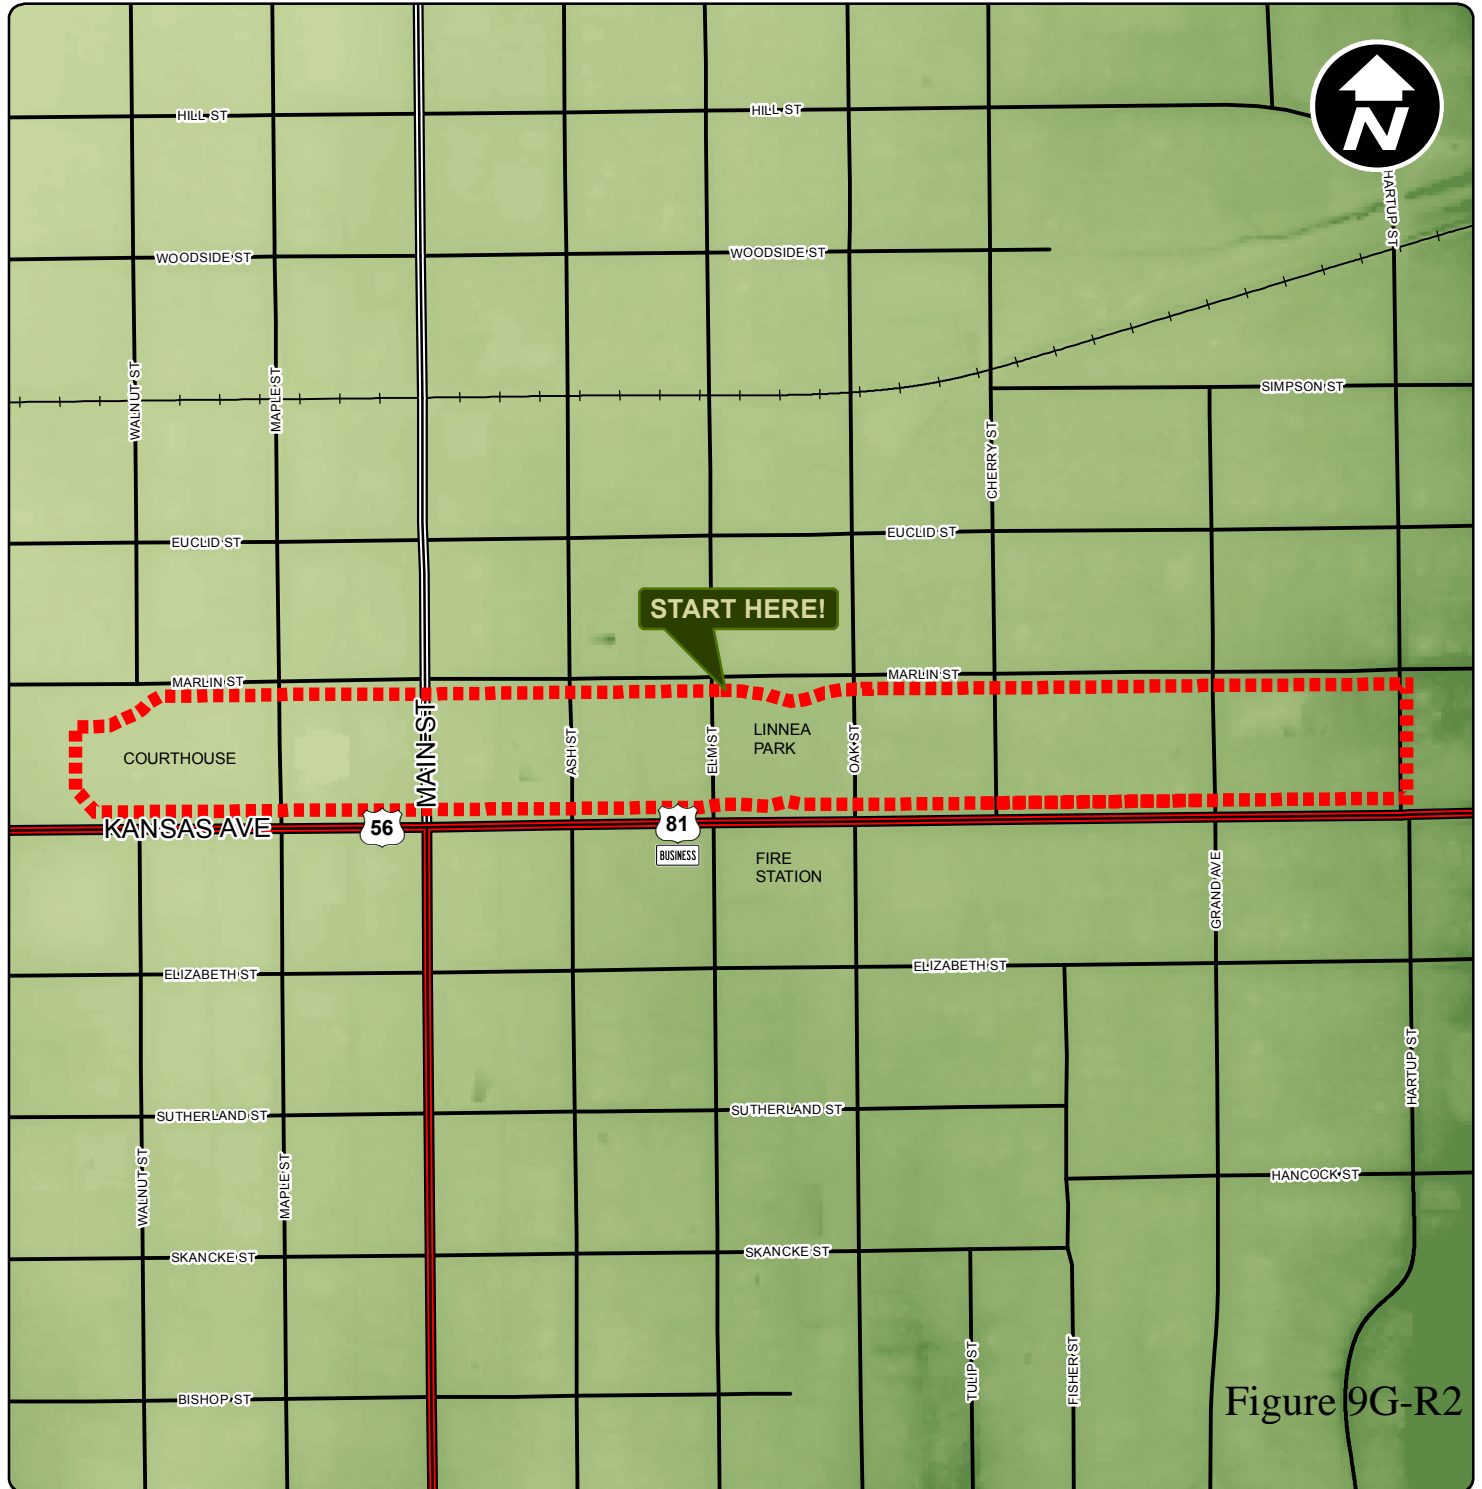

# RED ROUTE 2

1.57 Miles  
3316 Steps  
35 Min.

## DIRECTIONS

-  Start here at Linnea Park and go west on Marlin St.
-  Cross Main St.
-  Follow sidewalk path through Memorial Park to Kansas Ave.
-  Turn left onto Kansas Ave.
-  Cross Main St.
-  Follow Kansas Ave. until you cross West Lakeside Dr.
-  Turn left onto Hartup St.
-  Turn left on Marlin St. and continue west back to Linnea Park.

Figure 9G-R2